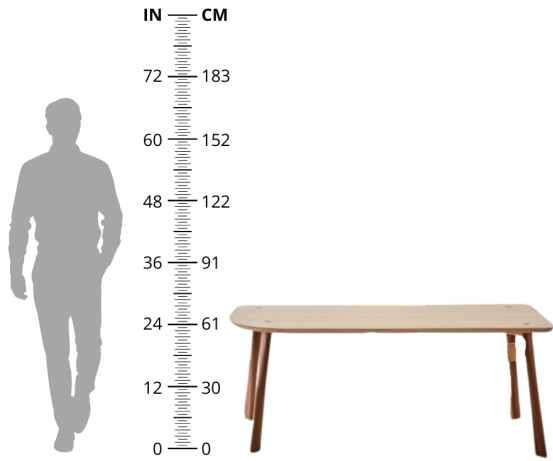

With 4 sculptural legs to extend the long table's simplistic yet distinct silhouette, the Loft Square Table injects a contemporary aesthetic into the interior space. One corner of the otherwise rectangle tabletop has been changed from square to round, reducing the sense of separation between guests and facilitating closer communication while allowing for an extra seat at the table. The table edges' sloped design accommodates dining and reading needs, allowing the arms to rest more comfortably in different scenarios

Available in 2 colors: Black, Brown

Dimensions: L187 x W87 x H74 cm

Primary Material: Wood

Available Variants: Primary Color: (Black, Brown)

Customization: This product is not customizable.

This information has been provided by the supplier for guidance only. Vermillion is not responsible for the accuracy of this information or for the installation of the product using these notes. For more information, samples, or customizations, please contact cs@vermillionlifestyle.com.