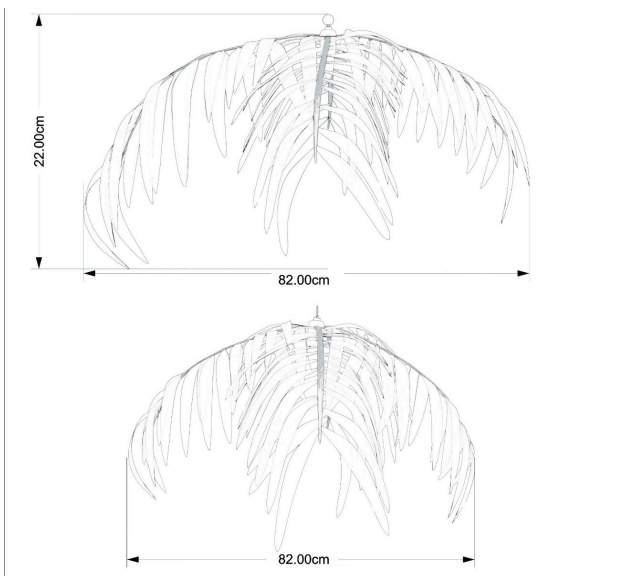

A slimmer variation on the Palm Tree Lamp featured in the blockbuster film Crazy Rich Asians, this statement ceiling pendant was inspired by Miami's disco decade and the palms found throughout South East Asia. The hand-rubbed antique brass finish and diffused light quality create a sexy yet tropical ambiance.

This product is "Made To Order".

Dimensions: L82 x W82 x H22 cm

Primary Material: Stainless steel

Primary Color: Gold

Customization: As each item is made to order, customizations are possible.

Generally, dimensions, colors, and materials may be customized. Please contact cs@vermillionlifestyle.com with your desired details or to obtain information about this brand's range of standard materials.