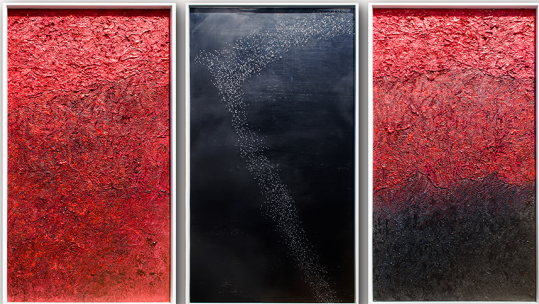

Hug Yin Wan is a Malaysian artist. Growing up in a Buddhist family inspired Hug Yin to believe in the concept of impermanence in life, which is reflective in his artwork.

This artwork is created using mixed media on plywood and adorned with carving on perspex.

When speaking of his work and inspirations, Hug Yin states, "Life is just like a line, it is made of different points joined together from a starting point to an ending point. The repetition of lines creates an illusion of motion in space, like the feeling of impermanence, continuously running and changing. I use lines in my work to create infinity visual works."

Note: This artist is available by commission only. Please contact cs@vermillionlifestyle.com to inquire.

Primary Material: Canvas

Primary Color: Multicolor

Customization: This product is not customizable.