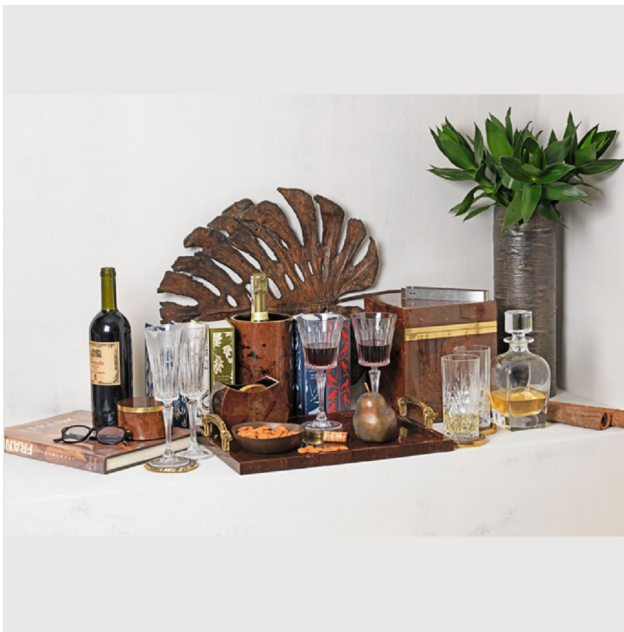

Created with a passionate desire to innovate, every piece in the SV CASA range is a labor of love.

The Carlton Club Collection features thoughtfully designed home products made with a range of textured materials with metallic accents for that luxury look.

Dimensions:

Coaster Box Set: L13.2 x W7 x H10 cm

Tray: L40 x W30 x H2 cm

Ice Bucket: L20 x W20 x H21 cm

Wine Cooler: L12 x W12 x H21 cm

Primary Material: Stone

Primary Color: Brown

Customization: This product is not customizable.