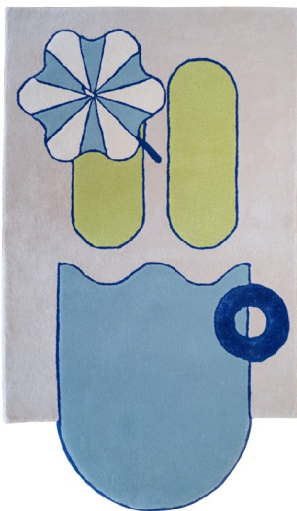

Inspired by the pool's serenity, where worries dissipate and minds find clarity, this carpet forms an oasis where weary souls sought solace.

Swoon Space carpets can be mixed and matched in various rooms to create a new joyful atmosphere for your home.

Dimensions: L75 x W130 x H3 cm

Primary Material: Wool

Customization: This product is not customizable.