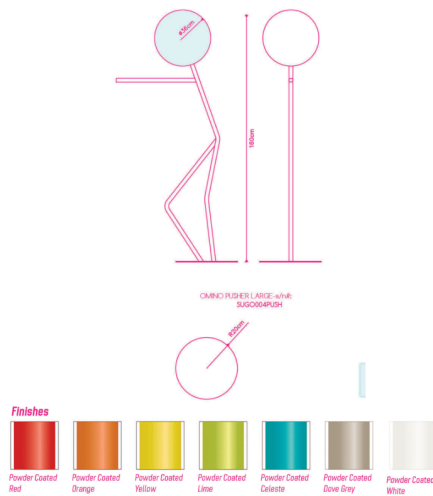

The design is a symbolization of everyday human activities in any given situation. The lamp sculptures are made by bending tubular steel into shapes that depict symbolic movements of the human body. An opaque glass sphere emitting an LED light represents both the human head and mind. OMINO questions the traditional representation of lighting as simply an object for illumination and fuses humanoid figures into a dynamic design. The initial collection consists of six 'buddies' or 'family members'.

When the OMINO lamp is placed inside a space, you and the designs become occupiers of the same space and the humanoid sculptural forms become more than just lamps.

Dimensions: L36 x W36 x H160 cm

Primary Material: Stainless steel