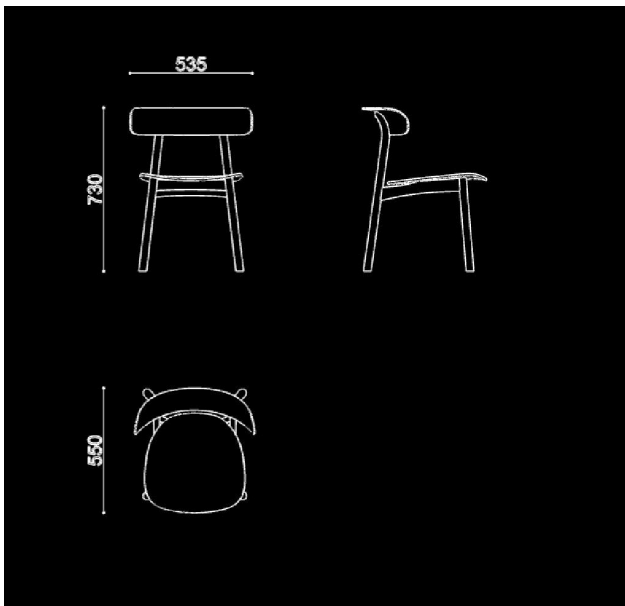

Natural materials, advanced processing techniques, and the simulation of biological interactions come together in this chair to support the human body in all its dynamics whilst creating a unique air of lightness and organicity.

Combined with a simplistic frame and a rich color range, Yǎng can be integrated into different styles of homes while keeping its distinct character and identity.

Available in 4 colors: Black, Brown, Green, Orange

Dimensions: L53.5 x W55 x H73 cm  
(Seat height: 43 cm, Seat depth: 44 cm)

**Primary Material:** Wood

**Available Variants:** Primary Color: (Black, Brown, Green, Orange)

**Customization:** This product is not customizable.