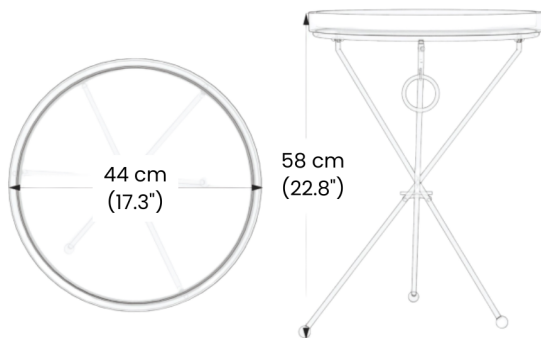

ipse ipsa ipsum's signature handmade bone and resin inlaid trays are based on Peranakan, or Straits Chinese, motifs that can be found throughout Singapore and Malaysia. These versatile trays can be used singly or, when mounted on the accompanying stands, used as occasional tables. The tripod legs are lightweight and foldable, allowing them to be carried around with ease and tucked away when not in use. The ox bones used are sustainably sourced.

This product is "Made To Order".

Dimensions: L44 x W44 x H58 cm

**Primary Material:** Resin

**Available Variants:** Primary Color: (Green, Turquoise)

**Customization:** As each item is made to order, customizations are possible. Generally, dimensions, colors, and materials may be customized. Please contact [cs@vermillionlifestyle.com](mailto:cs@vermillionlifestyle.com) with your desired details or to obtain information about this brand's range of standard materials.