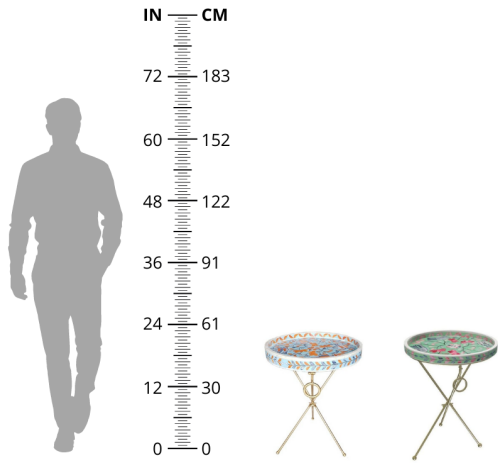

This product is "Made To Order".

Dimensions: L44 x W44 x H58 cm

**Primary Material:** Resin

**Available Variants:** Primary Color: (Green, Turquoise)

**Customization:** As each item is made to order, customizations are possible. Generally, dimensions, colors, and materials may be customized. Please contact [cs@vermillionlifestyle.com](mailto:cs@vermillionlifestyle.com) with your desired details or to obtain information about this brand's range of standard materials.