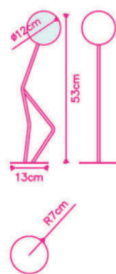

OMINO OBSERVER SMALL-s/n#: SUGO004OBS(S)