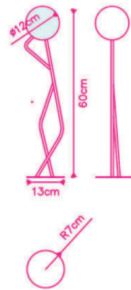

OMINO POSER SMALL-s/n#: SUGO004POSE(S)