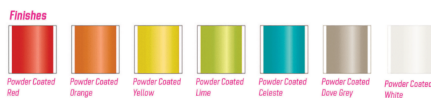

OMINO POSER SMALL-s/n#: SUGO004POSE(S)

SUGO founding members, Kevin and Giulia, wanted to ask themselves what a lamp design can actually be. When is a lamp not just a lamp, but also a sculpture? Could it have some family features to it? Can it evoke motion and emotion when it is inanimate? These questions lit up a light bulb in their heads and the OMINO lamp was born.

The design is a symbolization of everyday human activities in any given situation. The lamp sculptures are made by bending tubular steel into shapes that depict symbolic movements of the human body. An opaque glass sphere emitting an LED light represents both the human head and mind. OMINO questions the traditional representation of lighting as simply an object for illumination and fuses humanoid figures into a dynamic design. The initial collection consists of six 'buddies' or 'family members'.

When the OMINO lamp is placed inside a space, you and the designs become occupiers of the same space and the humanoid sculptural forms become more than just lamps.

Available in 3 colors: Celeste (Turquoise), Dove Gray, White

Dimensions: L14 x W14 x H60 cm

Primary Material: Stainless steel