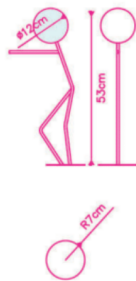

OMINO PUSHER SMALL-s/n#: SUGO004PUSH(S)

SUGO founding members, Kevin and Giulia, wanted to ask themselves what a lamp design can actually be. When is a lamp not just a lamp, but also a sculpture? Could it have some family features to it? Can it evoke motion and emotion when it is inanimate? These questions lit up a light bulb in their heads and the OMINO lamp was born.

The design is a symbolization of everyday human activities in any given situation. The lamp sculptures are made by bending tubular steel into shapes that depict symbolic movements of the human body. An opaque glass sphere emitting an LED light represents both the human head and mind. OMINO questions the traditional representation of lighting as simply an object for illumination and fuses humanoid figures into a dynamic design. The initial collection consists of six 'buddies' or 'family members'.

When the OMINO lamp is placed inside a space, you and the designs become occupiers of the same space and the humanoid sculptural forms become more than just lamps.

Available in 3 colors: Celeste (Turquoise), Dove Gray, Matt White

Dimensions: L14 x W14 x H53 cm

Primary Material: Stainless steel