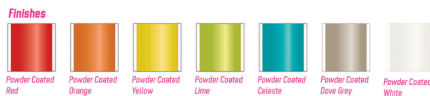

SUGO founding members, Kevin and Giulia, wanted to ask themselves what a lamp design can actually be. When is a lamp not just a lamp, but also a sculpture? Could it have some family features to it? Can it evoke motion and emotion when it is inanimate? These questions lit up a light bulb in their heads and the OMINO lamp was born.

The design is a symbolization of everyday human activities in any given situation. The lamp sculptures are made by bending tubular steel into shapes that depict symbolic movements of the human body. An opaque glass sphere emitting an LED light represents both the human head and mind. OMINO questions the traditional representation of lighting as simply an object for illumination and fuses humanoid figures into a dynamic design. The initial collection consists of six 'buddies' or 'family members'.

When the OMINO lamp is placed inside a space, you and the designs become occupiers of the same space and the humanoid sculptural forms become more than just lamps.

Available in 3 colors: Celeste (Turquoise), Dove Gray, Matt White

Dimensions: L14 x W14 x H53 cm

Primary Material: Stainless steel