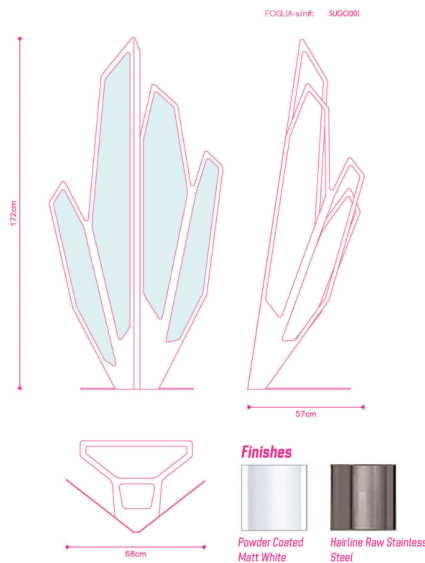

FOGLIA Libellula is a Limited Edition inspired by the delicate veins on its wings. A special inspiration NFT, designed by the founder will be granted to each unique piece.

FOGLIA (meaning 'leaf' in Italian) was the first design created by SUGO and perhaps the most significant and unique in our collection. It was first conceived over 10 years ago when Kevin got lost on a backpacking trip in central Thailand. There, he witnessed the ethereal color transformation of the banana plant in different light conditions. In awe of the seemingly surrealistic bombardment of shapes and colors, he decided that one day he would design a product derived from this experience. FOGLIA was born in 2011 as the first example of SUGO's innovative design spirit. After several years of alterations and enhancements, the final product came to life in 2018 with the world's first magnetic interchangeable acrylic screen system designed by SUGO's Italian research laboratory. This makes FOGLIA the most customizable design product seen in the lighting, sculpture and design industry.

Available in 2 colors: Matt White,
Stainless Steel

Dimensions: L57 x W68 x H172 cm

Primary Material: Stainless steel

Customization: This product is not customizable.

Bulb Type: Custom LED Strip

Bulb Supplied: Yes