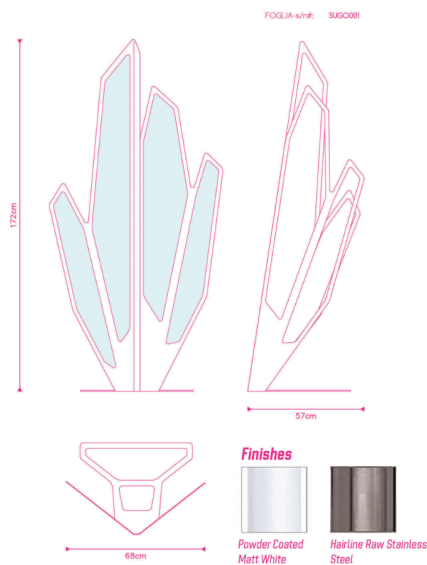

FOGLIA Libellula is a Limited Edition inspired by the delicate veins on its wings. A special inspiration NFT, designed by the founder will be granted to each unique piece.

FOGLIA (meaning 'leaf' in Italian) was the first design created by SUGO and perhaps the most significant and unique in our collection. It was first conceived over 10 years ago when Kevin got lost on a backpacking trip in central Thailand. There, he witnessed the ethereal color transformation of the banana plant in different light conditions. In awe of the seemingly surrealistic bombardment of shapes and colors, he decided that one day he would design a product derived from this experience. FOGLIA was born in 2011 as the first example of SUGO's innovative design spirit. After several years of alterations and enhancements, the final product came to life in 2018 with the world's first magnetic interchangeable acrylic screen system designed by SUGO's Italian research laboratory. This makes FOGLIA the most customizable design product seen in the lighting, sculpture and design industry.

Available in 2 colors: Matt White, Stainless Steel

Dimensions: L57 x W68 x H172 cm

**Primary Material:** Stainless steel

**Customization:** This product is not customizable.

**Bulb Type:** Custom LED Strip