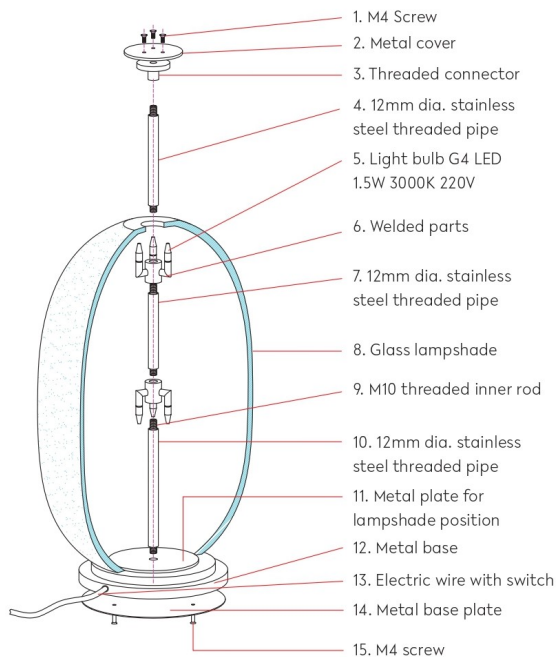

This table lamp refracts light beautifully through mold-formed ridges. Set atop a metal base, this piece will add a comforting cool glow to any corner of the room.

Main Features:

- Glass shade
- Metal base with brass finish
- Accommodates six G4 LED light bulbs
- Light temperature 4000-6000K
- 1.5m PVC cord
- Plug-in with rocker on-off switch
- Available with a Type A Plug (North America 120V) or Type G Plug (Hong Kong 220V).

Please make your selection below.

Primary Material: Glass

Primary Color: Transparent

Customization: This product is not customizable.

Voltage: 120-220V

Bulb Type: 6x G4 LED Light Bulbs

Bulb Supplied: Yes

Max Wattage: 1.5W