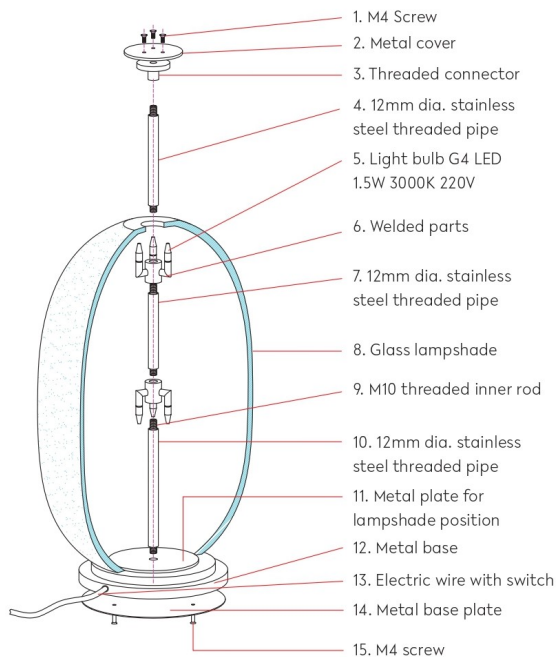

This table lamp refracts light beautifully through mold-formed ridges. Set atop a metal base, this piece will add a comforting cool glow to any corner of the room.

### Main Features:

- Glass shade
- Metal base with brass finish
- Accommodates six G4 LED light bulbs
- Light temperature 4000-6000K
- 1.5m PVC cord
- Plug-in with rocker on-off switch
- Available with a Type A Plug (North America 120V) or Type G Plug (Hong Kong 220V).

Please make your selection below.

**Primary Material:** Glass

**Primary Color:** Green

**Customization:** This product is not customizable.

**Voltage:** 120-220V

**Bulb Type:** 6x G4 LED Light Bulbs

**Bulb Supplied:** Yes

**Max Wattage:** 1.5W

**Shade Included:** Yes

**Dimmable:** No