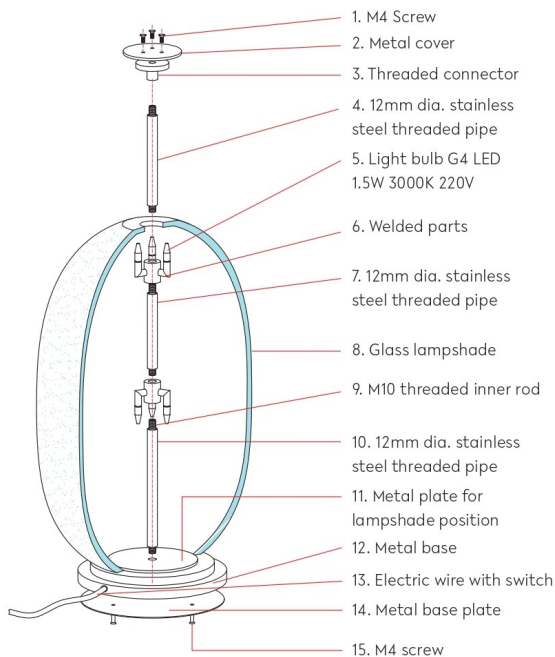

This table lamp refracts light beautifully through mold-formed ridges. Set atop a metal base, this piece will add a comforting cool glow to any corner of the room.

### Main Features:

- Glass shade
- Metal base with brass finish
- Accommodates six G4 LED light bulbs
- Light temperature 4000-6000K
- 1.5m PVC cord
- Plug-in with rocker on-off switch
- Available with a Type A Plug (North America 120V) or Type G Plug (Hong Kong 220V).

Please make your selection below.

**Primary Material:** Glass

**Primary Color:** Blue

**Customization:** This product is not customizable.

**Voltage:** 120-220V

**Bulb Type:** 6x G4 LED Light Bulbs

**Bulb Supplied:** Yes

**Max Wattage:** 1.5W

**Shade Included:** Yes

**Dimmable:** No