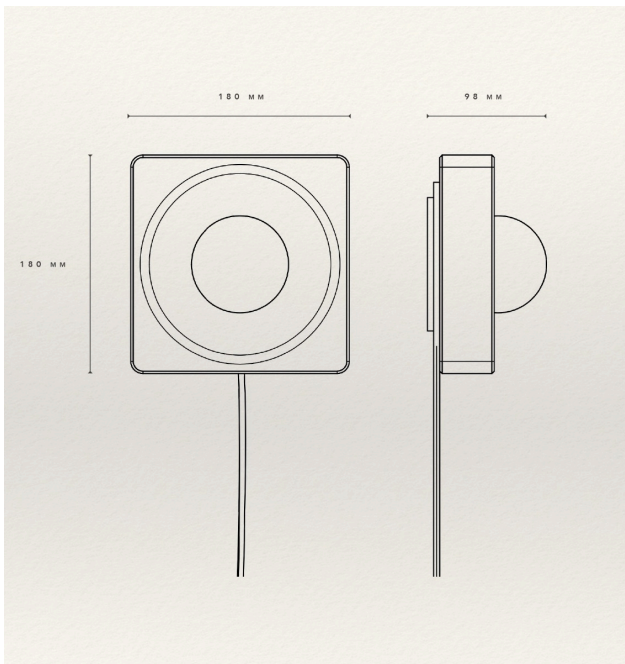

Carve out of a single piece of black lave stone, the Mini Isaac Wall Sconce holds an opal glass ball nestled in the centre of the square. The diffused light reveals beauty in the imperfections.

Dimensions: L7 x W18 x H18 cm

**Primary Material:** Stone

**Primary Color:** White

**Customization:** This product is not customizable.

**Voltage:** 110-240V

**Bulb Type:** 1x G4 LED

**Bulb Supplied:** Yes

**Max Wattage:** 6W

**Shade Included:** No