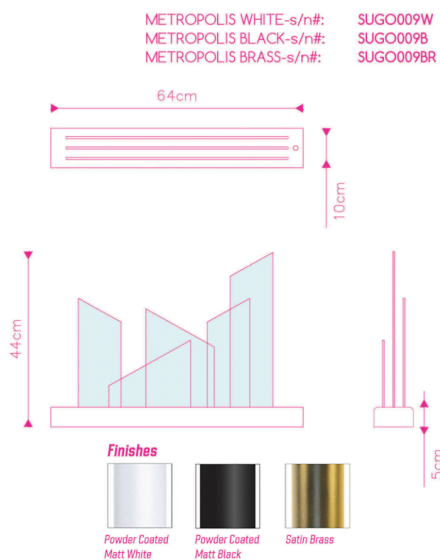

Metropolis was created to celebrate and reflect the energy of any city in the world. Although inspired by Hong Kong, where founder Kevin Chu was born, SUGO reinterpreted the “buildings” of the city into more abstract shapes with the slanting geometry mimicking a 3-dimensional perspective of buildings + movement in architectural form. Each of the 4 air purifying acrylic “building” screens can be combined and layered freely to recreate every cityscape on the planet.

Dimensions: L10 x W64 x H44 cm

Primary Material: Stainless steel

Primary Color: Bronze

Customization: This product is not customizable.

Voltage: 100-220V

Bulb Type: Custom LED Strip

Bulb Supplied: Yes

Max Wattage: 11W