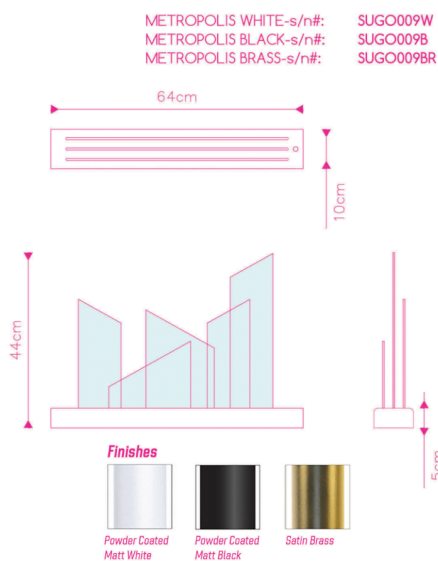

Metropolis was created to celebrate and reflect the energy of any city in the world. Although inspired by Hong Kong, where founder Kevin Chu was born, SUGO reinterpreted the “buildings” of the city into more abstract shapes with the slanting geometry mimicking a 3-dimensional perspective of buildings + movement in architectural form. Each of the 4 air purifying acrylic “building” screens can be combined and layered freely to recreate every cityscape on the planet.

Dimensions: L10 x W64 x H44 cm

Primary Material: Stainless steel

Primary Color: Black

Customization: This product is not customizable.

Voltage: 100-220V

Bulb Type: Custom LED Strip

Bulb Supplied: Yes

Max Wattage: 11W