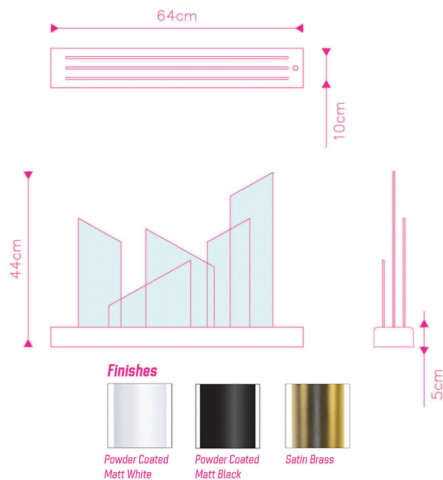

Metropolis was created to celebrate and reflect the energy of any city in the world. Although inspired by Hong Kong, where founder Kevin Chu was born, SUGO reinterpreted the “buildings” of the city into more abstract shapes with the slanting geometry mimicking a 3-dimensional perspective of buildings + movement in architectural form. Each of the 4 air purifying acrylic “building” screens can be combined and layered freely to recreate every cityscape on the planet.

Dimensions: L10 x W64 x H44 cm

METROPOLIS WHITE-s/n#: SUGO009W  
 METROPOLIS BLACK-s/n#: SUGO009B  
 METROPOLIS BRASS-s/n#: SUGO009BR

**Primary Material:** Stainless steel

**Primary Color:** White

**Customization:** This product is not customizable.

**Voltage:** 100-220V

**Bulb Type:** Custom LED Strip

**Bulb Supplied:** Yes

**Max Wattage:** 11W

**Shade Included:** No

**Dimmable:** Yes

**Certifications:** PSE, CE, RoHS, CCC, FCC