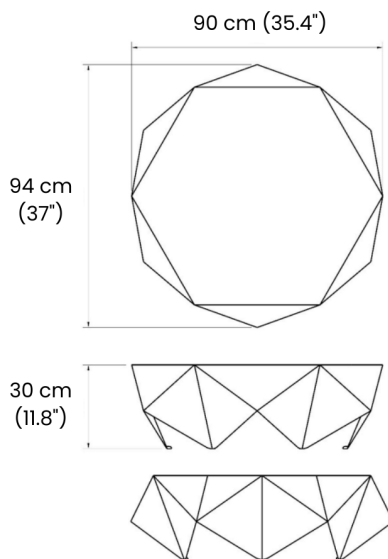

The genesis of the Monolith Lounge Side Table began with a square and through a series of subdivisions and exploratory foldings. This process was allowed to reach a 'moment of serendipity' in which form and function start to take shape.

**Dimensions:** L94 x W90 x H45 cm

**Primary Material:** Steel

**Primary Color:** White

**Customization:** This product is not customizable.

This information has been provided by the supplier for guidance only. Vermillion is not responsible for the accuracy of this information or for the installation of the product using these notes. For more information, samples, or customizations, please contact [cs@vermillionlifestyle.com](mailto:cs@vermillionlifestyle.com).