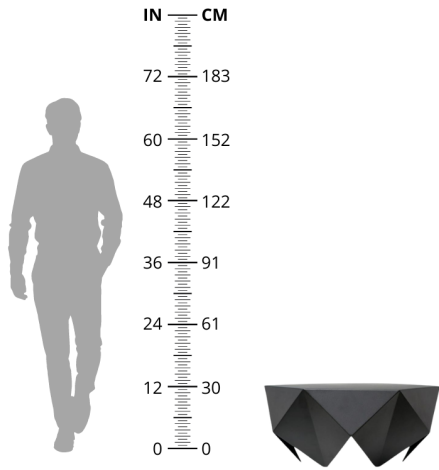

The genesis of the Monolith Lounge Side Table began with a square and through a series of subdivisions and exploratory foldings. This process was allowed to reach a 'moment of serendipity' in which form and function start to take shape.

**Dimensions:** L94 x W90 x H45 cm

**Primary Material:** Steel

**Primary Color:** White

**Customization:** This product is not customizable.

This information has been provided by the supplier for guidance only. Vermillion is not responsible for the accuracy of this information or for the installation of the product using these notes. For more information, samples, or customizations, please contact [cs@vermillionlifestyle.com](mailto:cs@vermillionlifestyle.com).