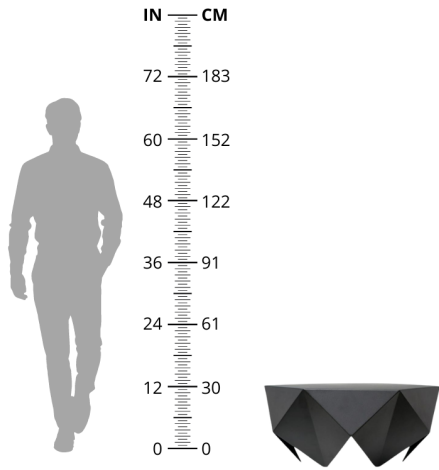

The genesis of the Monolith Lounge Side Table began with a square and through a series of subdivisions and exploratory foldings. This process was allowed to reach a 'moment of serendipity' in which form and function start to take shape.

Color & Finishes: Matt black (powder coated), White (powder coated), Brushed metal

Dimensions: L94 x W90 x H45 cm

Primary Material: Steel

Available Variants: Primary Color: (Black, Silver, White)

Customization: This product is not customizable.