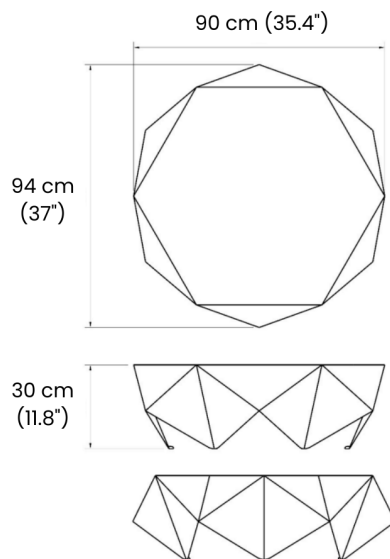

The genesis of the Monolith Lounge Side Table began with a square and through a series of subdivisions and exploratory foldings. This process was allowed to reach a 'moment of serendipity' in which form and function start to take shape.

Color & Finishes: Matt black (powder coated), White (powder coated), Brushed metal

Dimensions: L94 x W90 x H45 cm

Primary Material: Steel

Available Variants: Primary Color: (Black, Silver, White)

Customization: This product is not customizable.