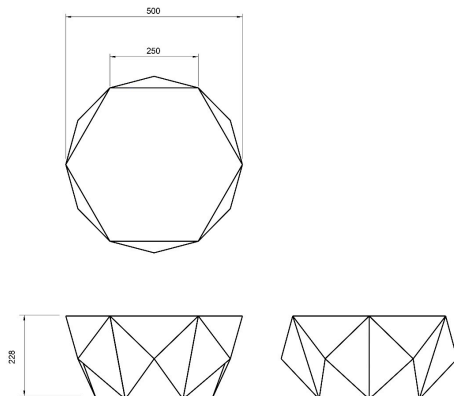

The genesis of the Monolith Lounge Side Table began with a square and through a series of subdivisions and exploratory foldings. This process was allowed to reach a 'moment of serendipity' in which form and function start to take shape.

Color & Finishes: Matt black(powder coated), White(powder coated), Brushed metal

Note: Custom colors and sizes are possible; please contact cs@vermillionlifestyle.com to inquire more.

Dimensions: Diameter 48 x H 25 in cm