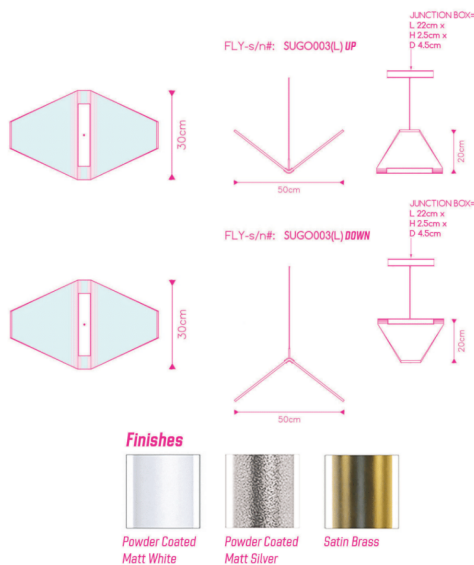

The FLY Lamp is inspired by all biological entities that are airborne. Seemingly defying gravity, it is created to redefine what pendant lamps can be within an interior. Conceived by simply folding a piece of 8 mm thick acrylic with LED illumination placed in the center of the design, FLY is hung in suspended form with its wingtips facing upwards or downwards. With its modular system it can either be displayed as a singular entity or as a collective cluster of flying objects.

Dimensions: D30 x W50 x H20 cm

Primary Material: Aluminum

Primary Color: White

Customization: This product is not customizable.

Voltage: 100-220V

Bulb Type: Custom LED Strip

Bulb Supplied: Yes

Max Wattage: 6W