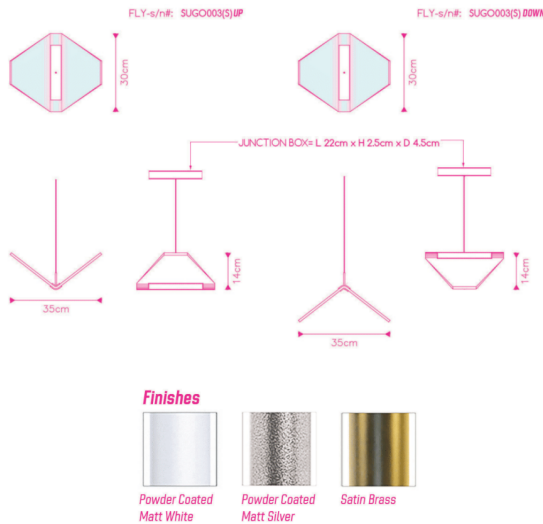

The FLY Lamp is inspired by all biological entities that are airborne. Seemingly defying gravity, it is created to redefine what pendant lamps can be within an interior. Conceived by simply folding a piece of 8 mm thick acrylic with LED illumination placed in the center of the design, FLY is hung in suspended form with its wingtips facing upwards or downwards. With its modular system it can either be displayed as a singular entity or as a collective cluster of flying objects.

Dimensions: D30 x W35 x H14 cm

Primary Material: Aluminum

Primary Color: Bronze

Customization: This product is not customizable.

Voltage: 100-220V

Bulb Type: custom LED strip

Bulb Supplied: Yes

Max Wattage: 6W