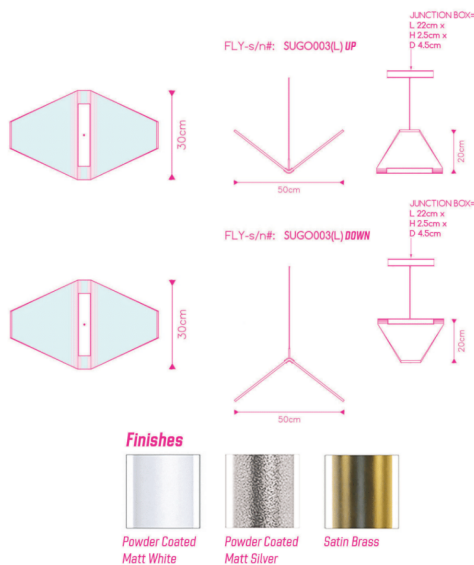

The FLY Lamp is inspired by all biological entities that are airborne. Seemingly defying gravity, it is created to redefine what pendant lamps can be within an interior. Conceived by simply folding a piece of 8 mm thick acrylic with LED illumination placed in the center of the design, FLY is hung in suspended form with its wingtips facing upwards or downwards. With its modular system it can either be displayed as a singular entity or as a collective cluster of flying objects.

Dimensions: D30 x W50 x H20 cm

Primary Material: Aluminum

Primary Color: Bronze

Customization: This product is not customizable.

Voltage: 100-220V

Bulb Type: custom LED strip

Bulb Supplied: Yes

Max Wattage: 6W