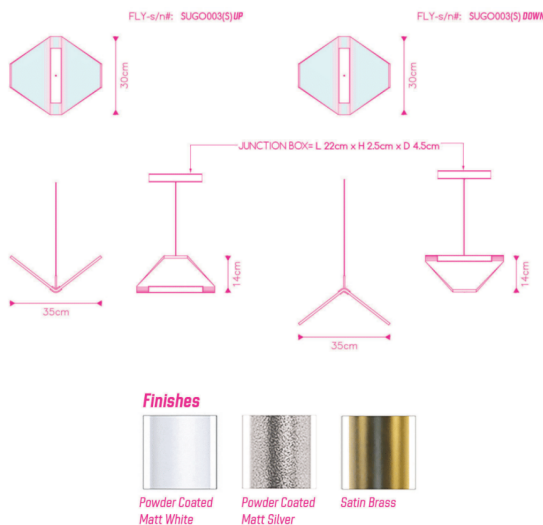

The FLY Lamp is inspired by all biological entities that are airborne. Seemingly defying gravity, it is created to redefine what pendant lamps can be within an interior. Conceived by simply folding a piece of 8 mm thick acrylic with LED illumination placed in the center of the design, FLY is hung in suspended form with its wingtips facing upwards or downwards. With its modular system it can either be displayed as a singular entity or as a collective cluster of flying objects.

Dimensions: D30 x W35 x H14 cm

Primary Material: Aluminum

Primary Color: Silver

Customization: This product is not customizable.

Voltage: 100-220V

Bulb Type: Custom LED Strip

Bulb Supplied: Yes

Max Wattage: 6W