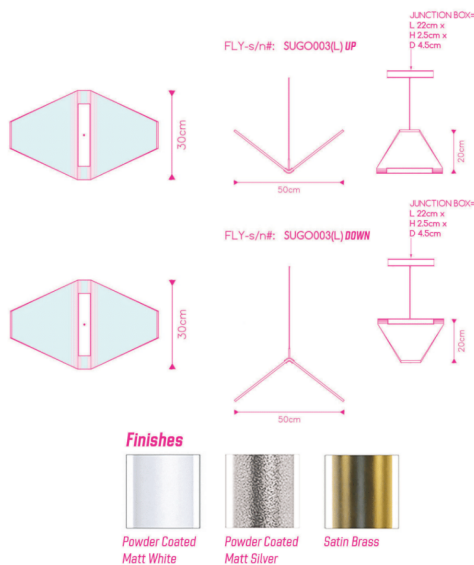

The FLY Lamp is inspired by all biological entities that are airborne. Seemingly defying gravity, it is created to redefine what pendant lamps can be within an interior. Conceived by simply folding a piece of 8 mm thick acrylic with LED illumination placed in the center of the design, FLY is hung in suspended form with its wingtips facing upwards or downwards. With its modular system it can either be displayed as a singular entity or as a collective cluster of flying objects.

Dimensions: D30 x W50 x H20 cm

**Primary Material:** Aluminum

**Primary Color:** Silver

**Customization:** This product is not customizable.

**Voltage:** 100-220V

**Bulb Type:** Custom LED Strip

**Bulb Supplied:** Yes