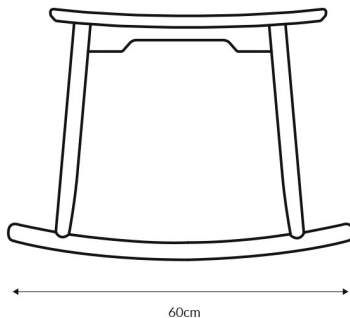

Winner of ASEAN Furniture Design Competition 2018 and International Furniture Fair Singapore Design Stars 2016.

Dimensions: L60 x W21 x H42 cm

Primary Material: Wood

Primary Color: Brown

Customization: This product is not customizable.