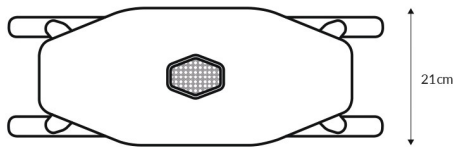

Winner of ASEAN Furniture Design Competition 2018 and International Furniture Fair Singapore Design Stars 2016.

Dimensions: L60 x W21 x H42 cm

Primary Material: Wood

Primary Color: Brown

Customization: This product is not customizable.